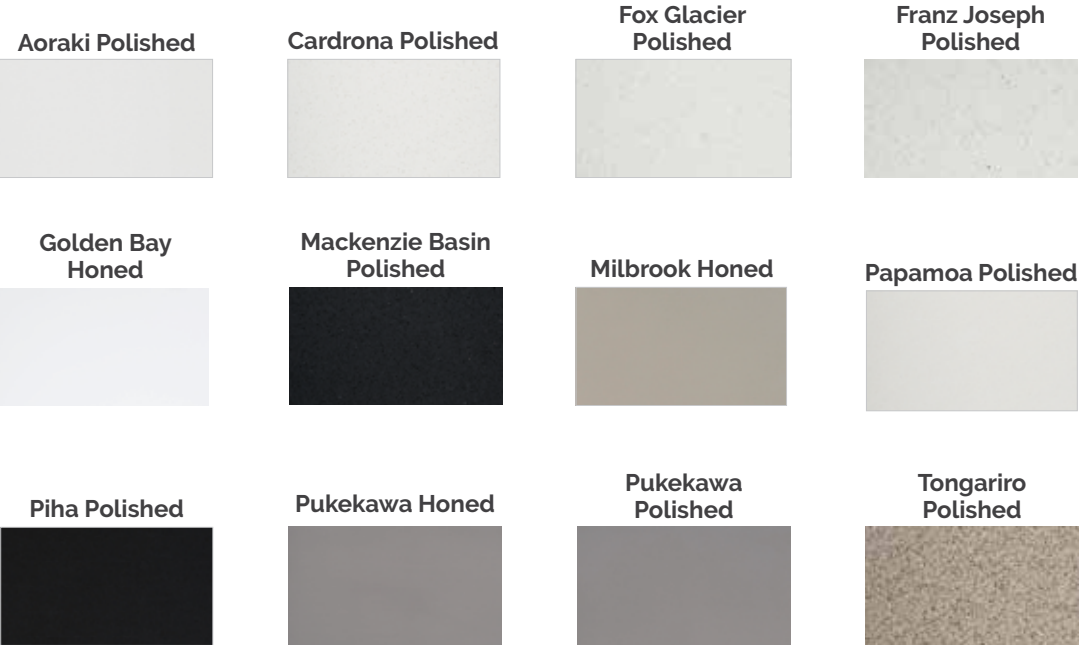

Laminate Benchtops

Pure Mineralstone 	White Valencia 	Benjamin Grey 	White Finestone 	Andorra Shadow 	Flinders Black 	Black Alicante 
Calcutta Marble 	Dark Cement 	Arctic Snow Gloss 	Arctic Ice Gloss 	Elemental Ash 	Concrete 	Warm White 
Arctic Ice 	Arctic Snow 	Leche Vesta 	Snowdrift 	White Finestone 	Elemental Concrete 	Flint Crystal 
Flinders Black 	Metropolitan Concrete 	Pure Mineralstone 	Alaskan 	Concrete Formwood 	Oiled Legno 	Rural Oak 
White Valencia 	Kashmir Granite 	Nero Grafite 	River Pebble 	Topaz Cluster 	Catalina Marble 	Bernini Marble 
Portland Stone 	Athena Stone 	Grey Concrete 	Desideria Marble 	Whitewashed Oak 	Seasoned Oak 	Sublime teak 

Laminate Benchtops by Amorini

Quartz Stone

Trasimeno Basalt

Roma Marble

India White

White Myriade

Austral Quartz

Black Limestone

Cento

Tempered Steel

Carrara Marble

Nero Portero

Sawyer Cherry

Lancelot Oak

Engineered Stone

Prime Stone XXL

Classic Collection

Engineered Stone

Babylon Collection

Elements Collection

Granite

Absolute Black

Africa Grey

Blanco Sardo